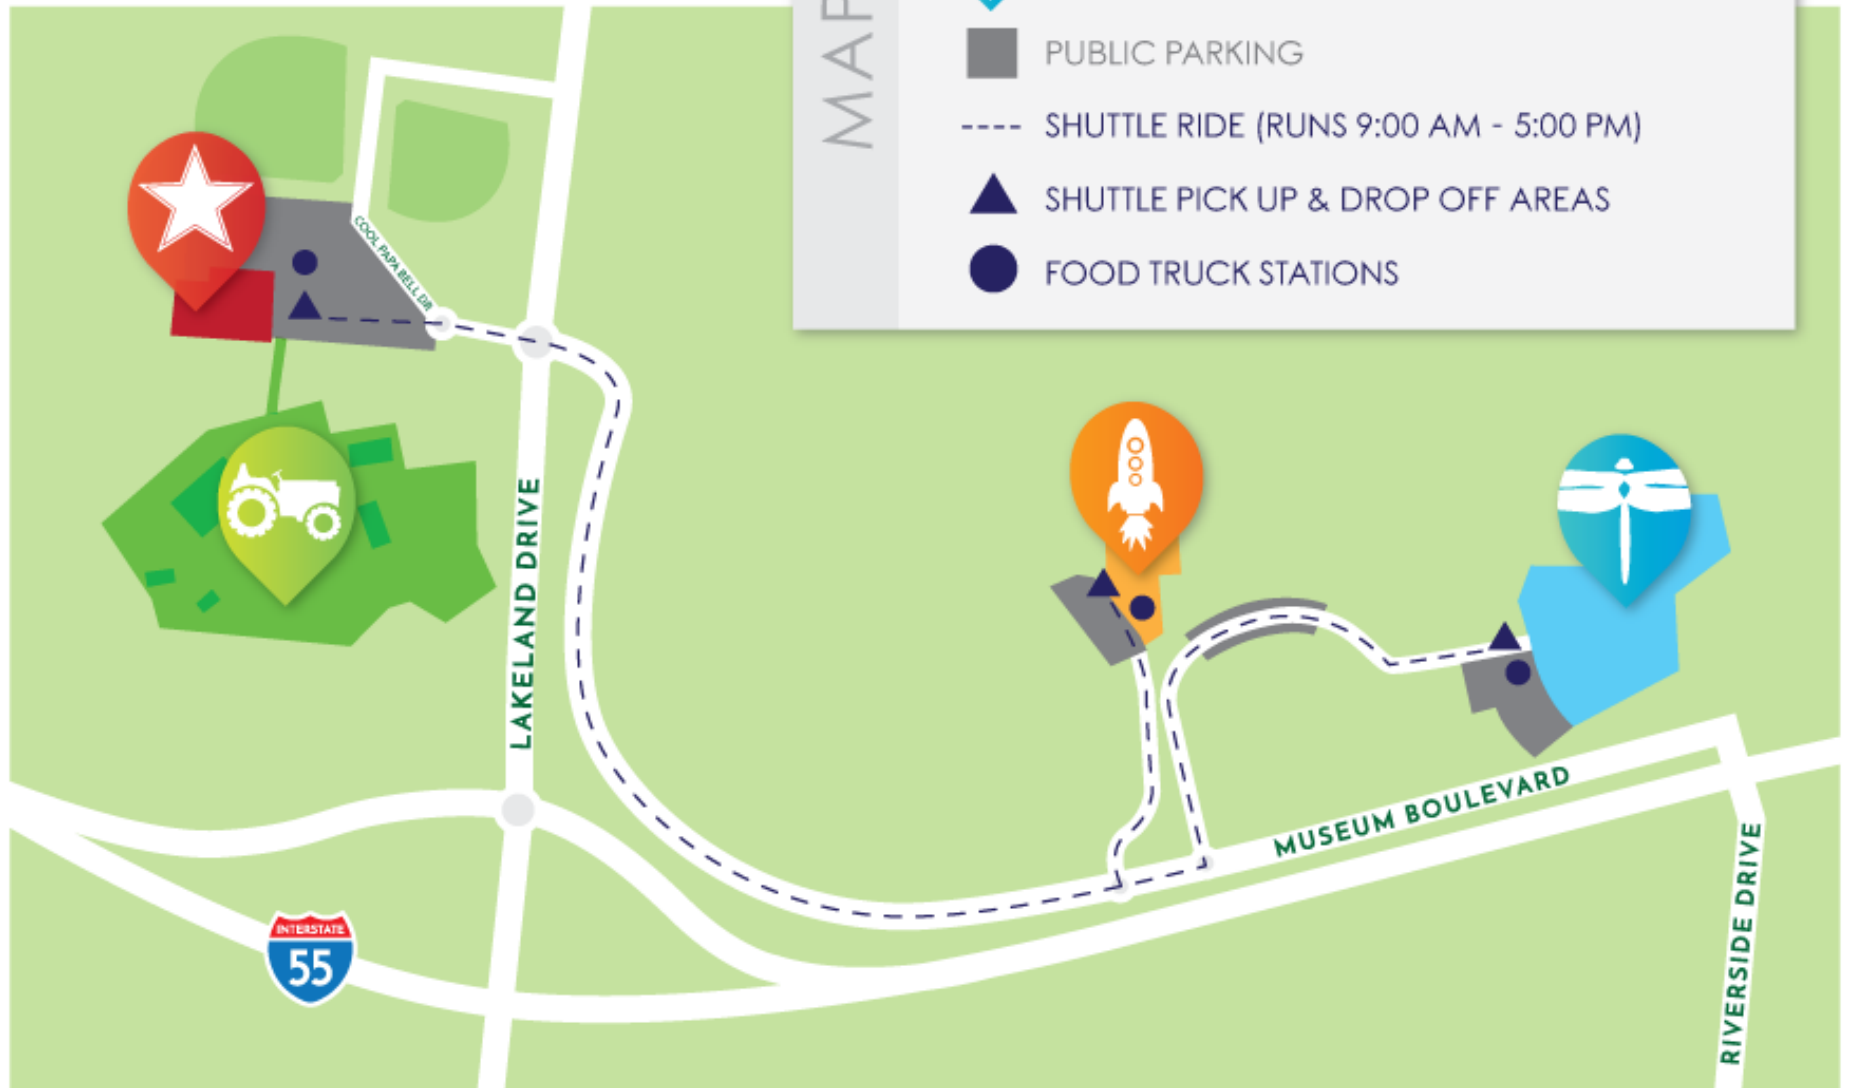

LeFleur MUSEUM DISTRICT

MAP KEY

- 
MS SPORTS HALL OF FAME & MUSEUM
 Food Trucks: Bessi Roo's, Wheel of Flavor, Kona Ice
- 
MS AGRICULTURE & FORESTRY MUSEUM
 Food Trucks: Bessi Roo's, Wheel of Flavor, Kona Ice
- 
MS CHILDREN'S MUSEUM
 Red Rocket Café & Chunky Dunks Ice Cream Food Truck
- 
MDWFP'S MS MUSEUM OF NATURAL SCIENCE
 Food Truck: Hog Heaven Bar-B-Que, 2 for 7 Kitchen
- 
 PUBLIC PARKING
- 
 SHUTTLE RIDE (RUNS 9:00 AM - 5:00 PM)
- 
 SHUTTLE PICK UP & DROP OFF AREAS
- 
 FOOD TRUCK STATIONS

(Schedules are subject to change. Activities run from 9:00 am - 4:00 pm unless otherwise noted.)

MS SPORTS HALL OF FAME & MUSEUM

12:00 pm

The Jackson Zoo will be presenting the Truth about Turtle Speed. Join us at 12:00 p.m. for a Turtle Race between a box turtle and a leopard tortoise!

MDWFP'S MS MUSEUM OF NATURAL SCIENCE

10:00 - 10:20 am & 2:00 - 2:20 pm

Live Animal Show (Rotwein Theatre)

11:00 am - 12:00 pm & 1:00 - 2:00 pm

Touch Tank (Exhibit Hall, downstairs)

3:00 - 4:30 pm (Rotwein Theatre; for ages 10 and up)

Humanity Needs Dreamers: A Visit with Marie Curie (live stage play)

Museum Lawn:

Bubble-ology
Incredible Journey

Exhibit Hall (downstairs):

Kinetic Sand
Blue Planet/Water Pledge
Migration

Atrium (downstairs):